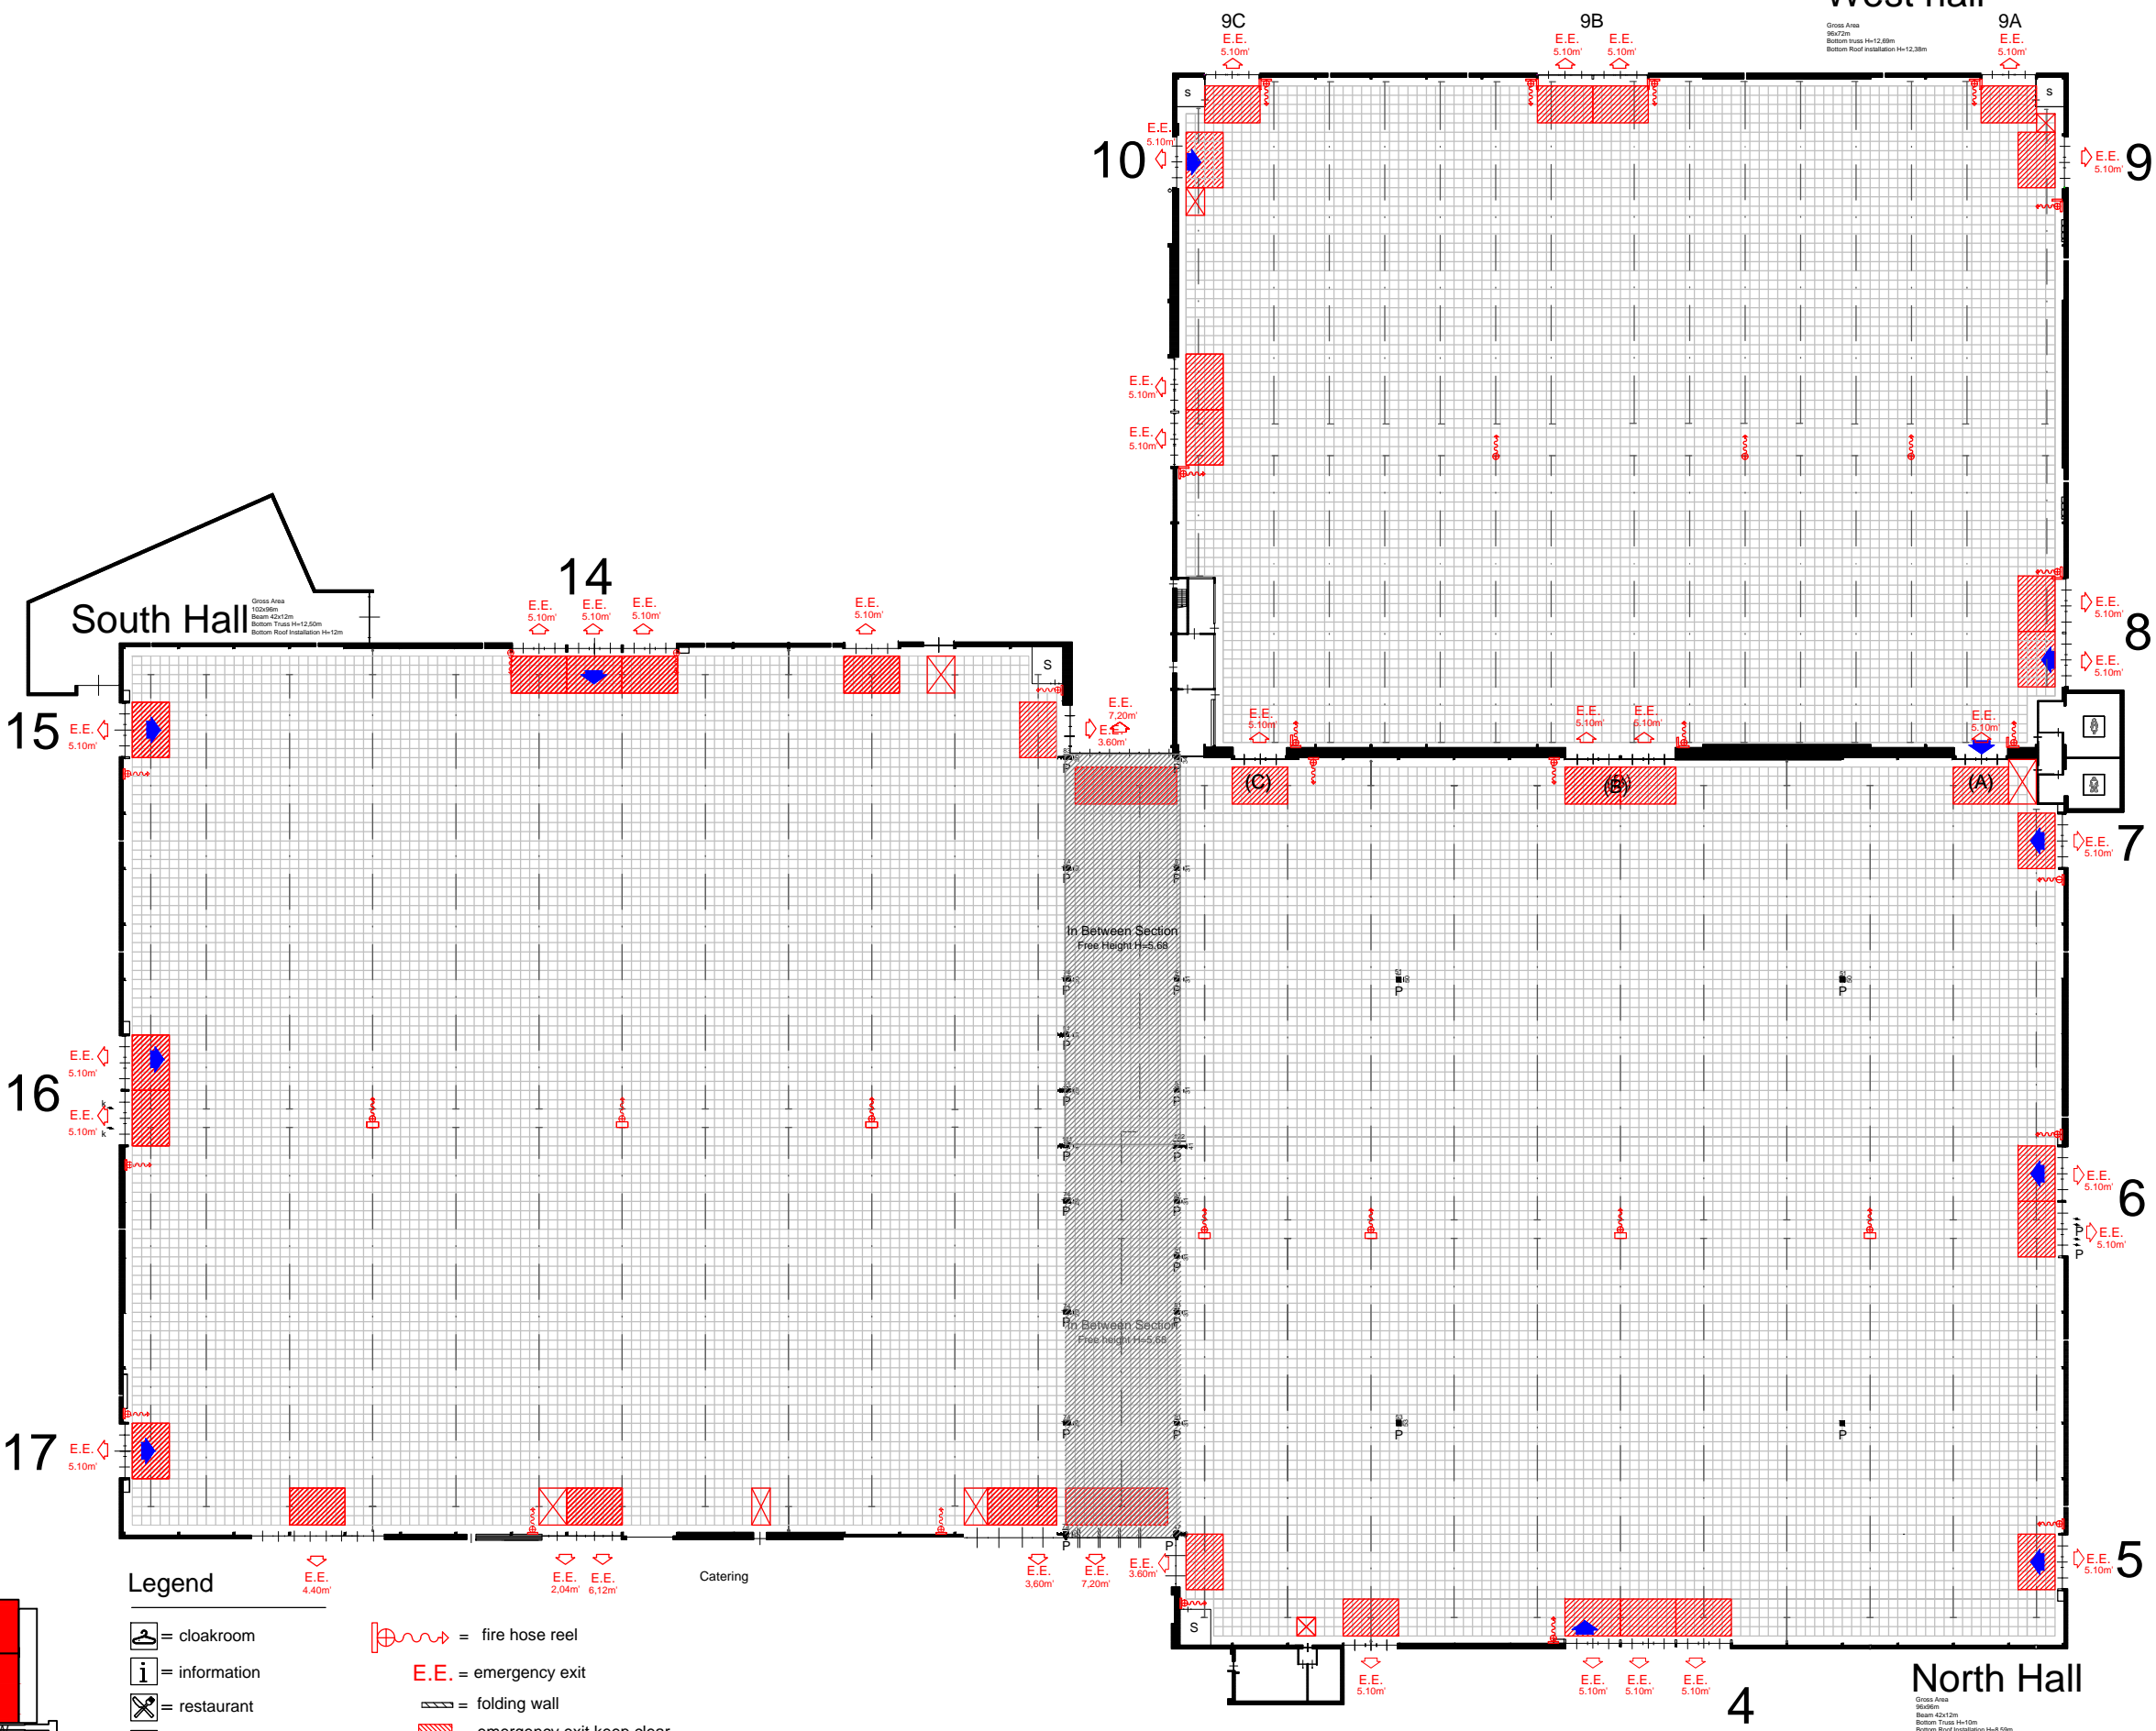

West hall

South Hall

North Hall

Legend

- = cloakroom
- = information
- = restaurant
- = toilet ladies
- = toilet gents
- = toilet disabled persons
- = fire hose reel
- = E.E. = emergency exit
- = folding wall
- = emergency exit keep clear
- = P = pillar
- = IB = Interpreter booth
- = Entrance Gate (Car)
- = Energy duct

North hall/ South hall/ West hall  
Standard